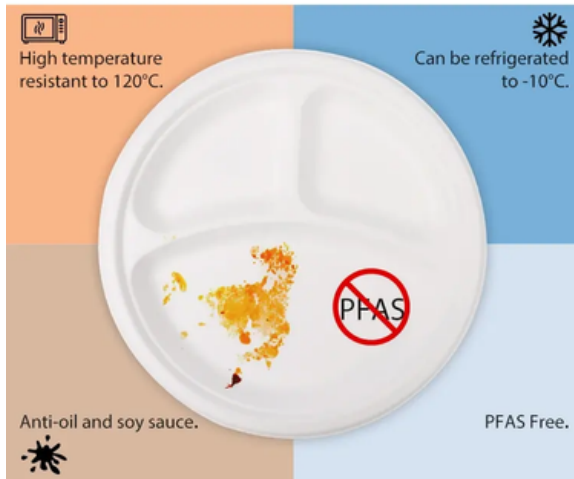

PRODUCT STYLE & SIZE