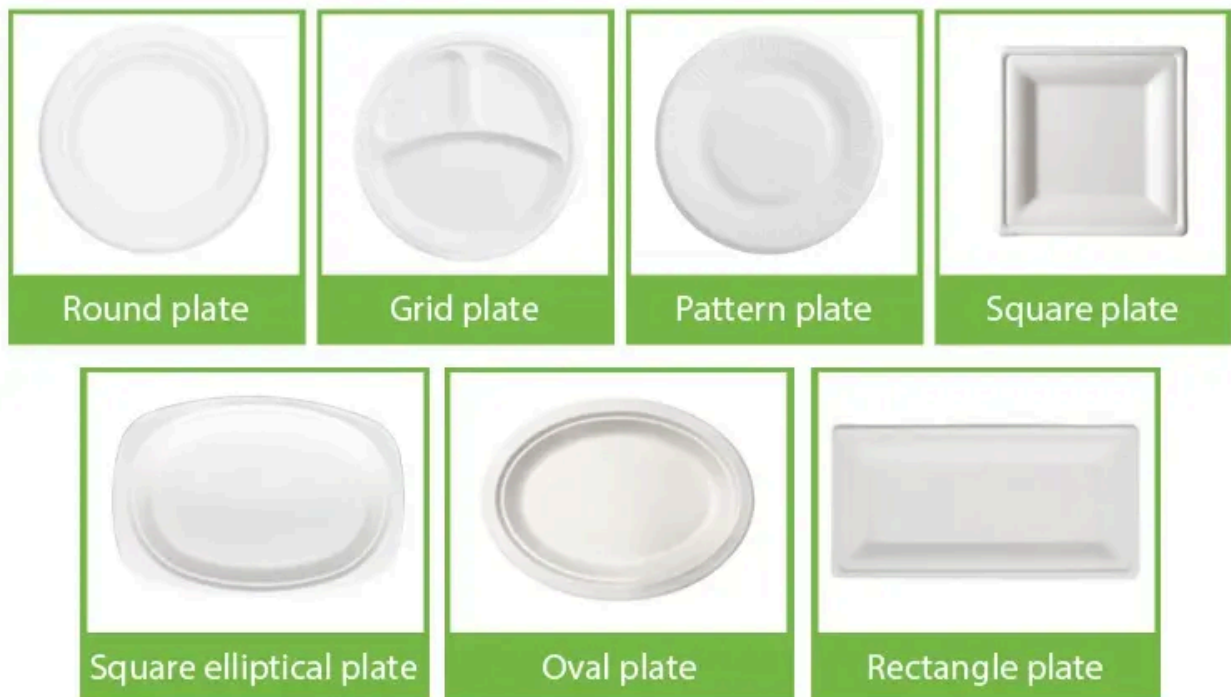

ROUND DEEP BOWLS.

Brand : Eco Leaf Ware
Material : Sugarcane Bagasse
Dimension : 5 inch (12.5cm) diameter approx
Depth: 5 cm
Type: Bowl
DLPSU027

ROUND DEEP BOWLS.

Brand : Eco Leaf Ware
Material : Sugarcane Bagasse
Dimension : 4 inch (10cm) diameter approx
Depth: 5 cm
Type: Bowl
DLPSU028

ROUND DEEP BOWLS.

Brand : Eco Leaf Ware
Material : Sugarcane Bagasse
Dimension : 3 inch (7.5cm) diameter approx
Depth: 3 cm
Type: Bowl
DLPSU029

Didn't find the size you were looking for?  [WhatsApp +91-6372906929](https://www.whatsapp.com/chat?phone=916372906929)

PRODUCT STYLE & SIZE

PRODUCT SIZE

PRODUCT STYLE

Didn't find the size you were looking for? [WhatsApp](https://www.whatsapp.com) +91-6372906929

CUTLERY & STRAWS

DLPSU030

Disposable Wooden Spoons

Brand : Eco Leaf Ware
Material : Biodegradable Birch wood
Dimension : 16cm long
Type: Spoons