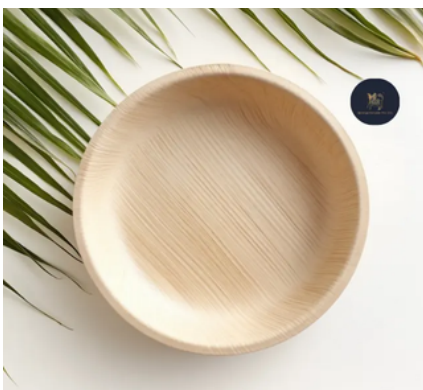

ROUND PLATES

DLPAL004

13 inch ROUND PLATE

Brand : Eco Leaf Ware

Material : Palm Leaf

Dimension : 13 inch (32.5cm) diameter approx.

Depth: 2.5cm

Type: Plate

DLPAL005

12 inch ROUND PLATE

Brand : Eco Leaf Ware

Material : Palm Leaf

Dimension : 12 inch (30cm) diameter approx.

Depth: 2.5cm

Type: Plate

DLPAL006

7 inch ROUND PLATE

Brand : Eco Leaf Ware

Material : Palm Leaf

Dimension : 7 inch (15cm) diameter approx.

Depth: 2cm

Type: Plate

Didn't find the size you were looking for? [WhatsApp +91-63729 06929](https://www.whatsapp.com/channel/002916372906929)

SQURE PLATES

DLPAL007

LARGE SQUARE PALM PLATES

Brand : Eco Leaf Ware
Material : Biodegradable Palm Leaf
Dimension : 10 x 10 inch (25 x 25 cm)
Depth: 2.5cm
Type: Square Plate

DLPAL008

MIDUM SQUARE PALM PLATES